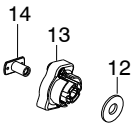

Parts List No. 545103412		Husqvarna® PARTS LIST	MODEL 124L (US/CAN)	
Date 6/22/10	Replaces 545103412 - 3/24/10		NOTE : Illustration may differ from actual model due to design changes.	Page: 4

***** Service Reference *****

Note : Due to product improvements, your unit may have a different starter system.
Please refer to the serial number on your unit and order the parts below.

Serial Number - 2008-365N and lower, please use the following parts:
Ref.# 12,13,14,15 - 545180844 Kit - Starter System

Serial Number - 2009-001N and higher, please use the following parts:

- Page 2, Ref.# 12 - 530015828 Washer
- Page 2, Ref.# 13 - 545102303 Assy - Starter Cup
- Page 2, Ref.# 14 - 545099201 Coupling - Starter

***** Service Reference *****

Note : Due to product improvements, your unit may have a different piston, cylinder & crankcase.
Please refer to the serial number on your unit and order the parts below.

Serial Number - 2008-365N and lower, please use the following parts:
Ref.# 9,55,60 - 545003378 Kit - Cyl., Piston, Crankcase
Ref.# 57 - 545030001 Kit - Crankshaft

Serial Number - 2009-001N and higher, please use the following parts:
Page 2, Ref.# 10 - 545008084 Seal - Cylinder (kit)
Page 2, Ref.# 55 - 545195601 Crankcase
Page 2, Ref.# 57 - 545220101 Assy-Crankshaft
Page 2, Ref.# 60 - 545008082 Kit - Cylinder / Piston