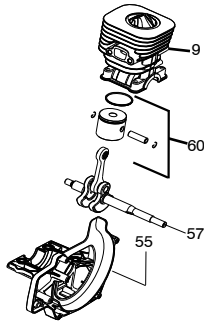

Serial Number - 2006-273N and lower, please use the following parts:
Page 1, Ref.# 14 - 545081805 Kit - Clutch drum & flexshaft
Page 2, Ref.# 51 - 545081805 Kit - Clutch drum & flexshaft

Serial Number - 2006-274N and higher, please use the following parts:
Page 1, Ref.# 14 - 545007507 Flexshaft
Page 2, Ref.# 51 - 530150039 Assy-Clutch drum

Serial Number - 2007-242N and higher, please use the following parts:
Page 2, Ref.# 63 - 545081850 Kit - Carburetor

Parts List No. 545103412		Husqvarna ® PARTS LIST	MODEL 124L (US/CAN)
Date 6/22/10	Replaces 545103412 - 3/24/10		NOTE : Illustration may differ from actual model due to design changes.

Serial Number - 2009-001N and higher, please use the following parts:

- Page 2, Ref.# 12 - 530015828 Washer
- Page 2, Ref.# 13 - 545102303 Assy - Starter Cup
- Page 2, Ref.# 14 - 545099201 Coupling - Starter

Serial Number - 2009-001N and higher, please use the following parts:
Page 2, Ref.# 10 - 545008084 Seal - Cylinder (kit)
Page 2, Ref.# 55 - 545195601 Crankcase
Page 2, Ref.# 57 - 545220101 Assy-Crankshaft
Page 2, Ref.# 60 - 545008082 Kit - Cylinder / Piston