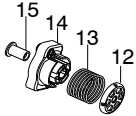

Parts List No. 545103412		Husqvarna® PARTS LIST	MODEL 124L (US/CAN)	
Date 6/22/10	Replaces 545103412 - 3/24/10		NOTE : Illustration may differ from actual model due to design changes.	Page: 4

***** Service Reference *****

Note : Due to product improvements, your unit may have a different starter system.
Please refer to the serial number on your unit and order the parts below.

Serial Number - 2008-365N and lower, please use the following parts:
Ref.# 12,13,14,15 - 545180844 Kit - Starter System

Serial Number - 2009-001N and higher, please use the following parts:

- Page 2, Ref.# 12 - 530015828 Washer
- Page 2, Ref.# 13 - 545102303 Assy - Starter Cup
- Page 2, Ref.# 14 - 545099201 Coupling - Starter